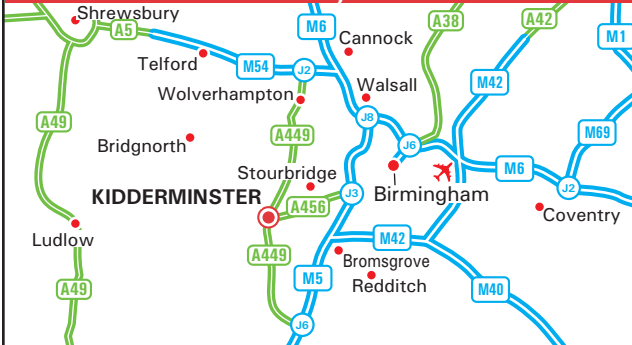

RAMADA.
HOTEL & RESORT

Ramada Hotel & Resort Kidderminster
Habberley Road, Bewdley
Nr Kidderminster
Worcestershire DY12 1LJ
Tel: 0844 815 9033
Fax: +44 (0)1299 400 921
www.ramadajarvis.co.uk

By Road

From the North / M5

- Leave the M5 at junction 3 following signs for Kidderminster, A456.
- Continue into Kidderminster until the Ring Road and at the roundabout, (junction with A451), take the third exit remaining on the A456, following signs for Bewdley and Leominster.
- On leaving Kidderminster, the Safari Park is on your left.
- At the next roundabout take the second exit signposted Bewdley Town Centre.
- Take the next right signposted Wolverley (B4190) onto Habberley Road
- The hotel is located 400 yards along on the right hand side (see inset).

From the South / M40

- Leave the M5 at junction 4 and at the roundabout take the first exit onto the A491 towards Stourbridge.
- Continue ahead at the next roundabout and take the second left onto the B4188.
- Continue ahead at the junction with the A450 and at the next junction turn left onto the A456 towards Kidderminster.
- Continue into Kidderminster until the Ring Road and at the roundabout, (junction with A451), take the third exit remaining on the A456, following signs for Bewdley and Leominster.
- On leaving Kidderminster, the Safari Park is on your left.
- At the next roundabout take the second exit signposted Bewdley Town Centre.
- Take the next right signposted Wolverley (B4190) onto Habberley Road.
- The hotel is located 400 yards along on the right hand side (see inset).

Car Parking

- Free guest parking.

By Train

- Kidderminster is the nearest mainline station, which is 3 miles from our hotel.
- Wribbenhall is 1 mile from our hotel.

By Air

- The nearest airport is Birmingham International, which is 30 miles from our hotel.
- Heathrow airport is 125 miles from our hotel.